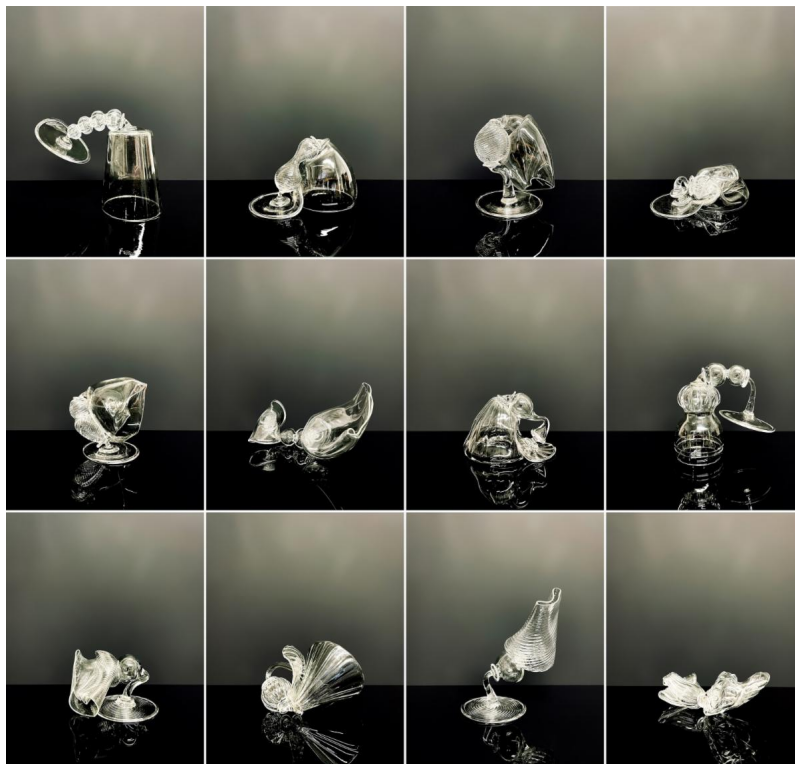

RSG

REUBEN SAUNDERS GALLERY

Join us for the opening of...

"Warped"

An invitational glass exhibition!

Exhibition opens Friday,
June 7th from 5:30pm - 9:00pm

David Schnuckle

Jason Bauer

Romina Gonzalez

“Warped” is an invitational glass exhibit of works by artists in the United States and United Kingdom that will be on display at Reuben Saunders Gallery in Wichita, Kansas.

We hope you will join us for the opening reception on June 7th from 5:30pm – 9:00pm!

This exhibition is curated by **Tyler Kimball** – a glass artist working in the field of public glass installation and fine art in Kansas City Missouri.

He selected the artists for this show based on their ability to use glass in unconventional methods, pushing limits and creating work that bends perceptions and pushes viewers into undiscovered realms and identities.