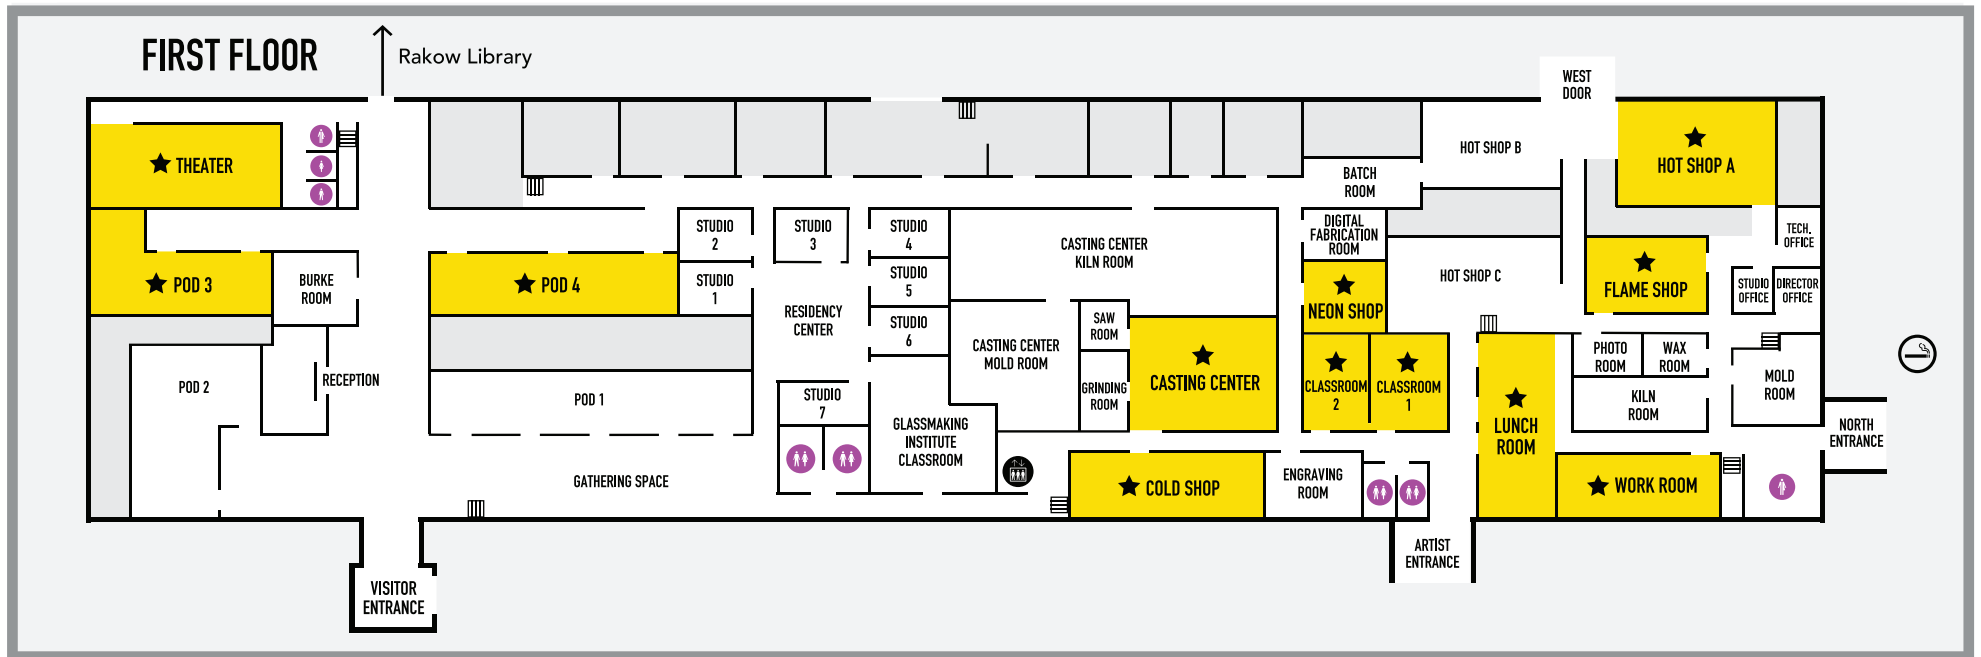

CAMPUS MAP

MUSEUM MAP

- ★ Presentations
- 🚻 Restrooms
- P Parking
- 🚪 Elevator
- 🚌 Shuttle
- 🚬 Smoking
- ⬇ Escalator
- 📍 Evacuation
- 📄 Conference Services
- 🟡 Conference Venues
- 🍷 Dining
- 🧘 Quiet Space

WALKING ROUTES
 Stay on sidewalks for safety
 All levels of the museum can be accessed by elevator.

STUDIO & RAKOW
 WELCOME CENTER

GAS 2026

CORNING, NEW YORK

For the latest conference information, please visit glassart.org/corning-quick-guide

- ★ Presentations
- 🚻 Restrooms
- P Parking
- 🟡 Conference Venues
- 🚪 Elevator
- 🧘 Quiet Space
- 🚭 Smoking
- 🚨 Evacuation

STUDIO MAP

RAKOW LIBRARY MAP