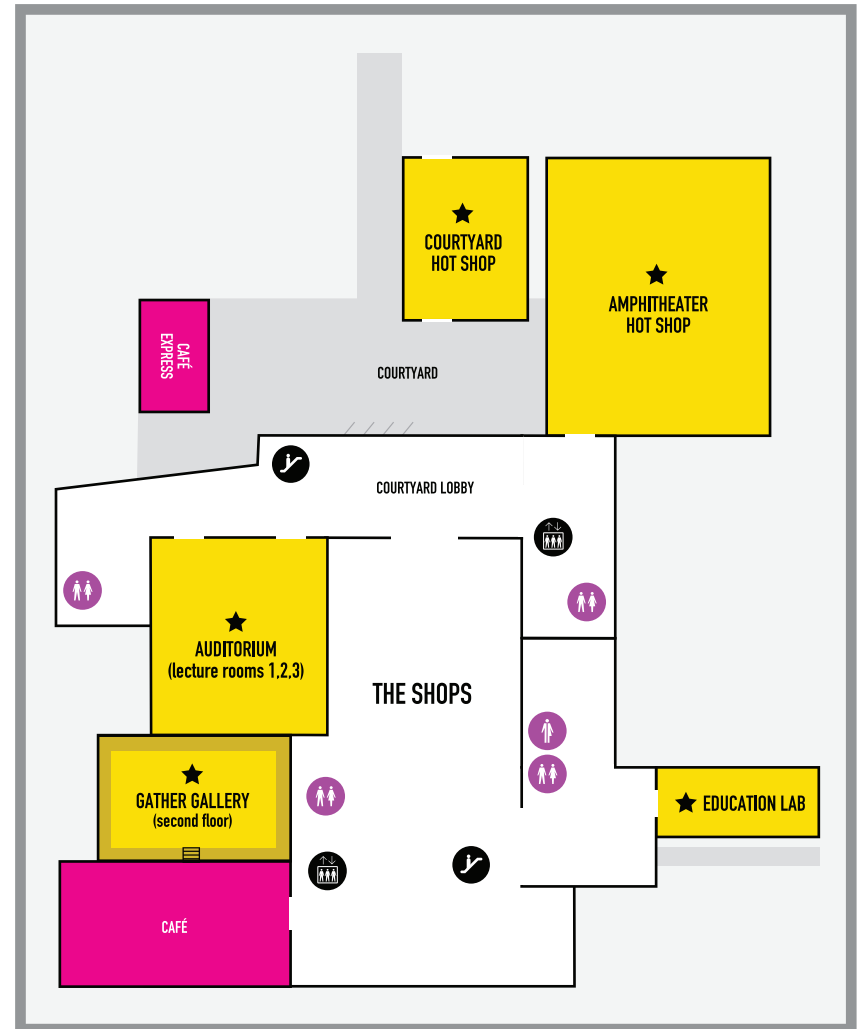

CAMPUS MAP

MUSEUM MAP

- ★ Presentations
- 🚻 Restrooms
- P Parking
- 🚪 Elevator
- 🚌 Shuttle
- 🚬 Smoking
- ⬇ Escalator
- 📍 Evacuation
- 📄 Conference Services
- 🟡 Conference Venues
- 🍷 Dining
- 🧘 Quiet Space

WALKING ROUTES
 Stay on sidewalks for safety
 All levels of the museum can be accessed by elevator.

STUDIO & RAKOW
 WELCOME CENTER

GAS 2026

CORNING, NEW YORK

For the latest conference information, please visit glassart.org/corning-quick-guide

- ★ Presentations
- 🚻 Restrooms
- P Parking
- 🟡 Conference Venues
- 🚪 Elevator
- 🧘 Quiet Space
- 🚭 Smoking
- 🚨 Evacuation

STUDIO MAP

RAKOW LIBRARY MAP