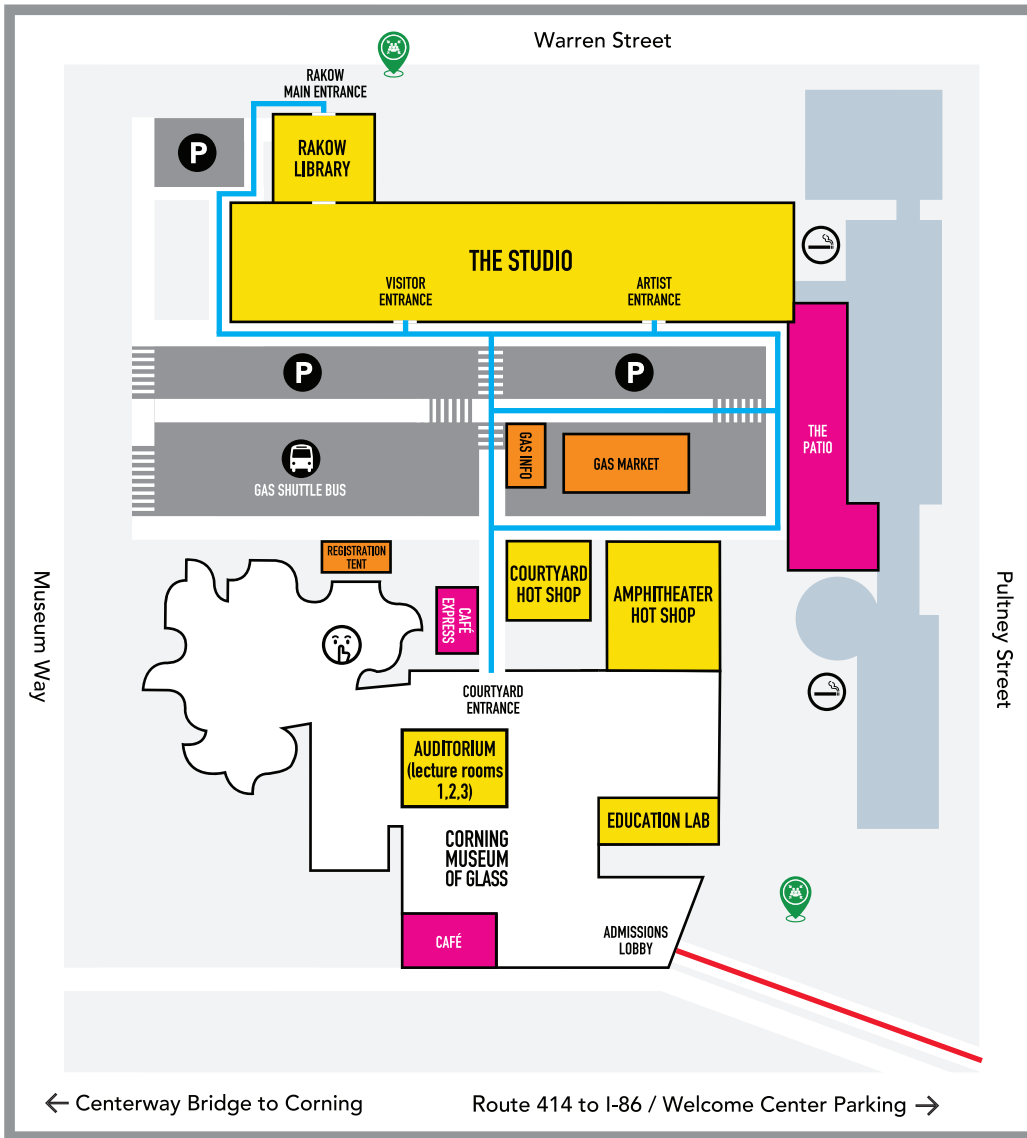

CAMPUS MAP

MUSEUM MAP

- ★ Presentations
- 🚻 Restrooms
- P Parking
- 🚪 Elevator
- 🚌 Shuttle
- 🚬 Smoking
- ⬇ Escalator
- 📍 Evacuation
- 📄 Conference Services
- 🟡 Conference Venues
- 🍷 Dining
- 🧘 Quiet Space

WALKING ROUTES
 Stay on sidewalks for safety
 All levels of the museum can be accessed by elevator.

STUDIO & RAKOW
 WELCOME CENTER

GAS 2026

CORNING, NEW YORK

For the latest conference information, please visit glassart.org/corning-quick-guide

- ★ Presentations
- 🚻 Restrooms
- P Parking
- 🟡 Conference Venues
- 🚪 Elevator
- 🧘 Quiet Space
- 🚭 Smoking
- 🚨 Evacuation

STUDIO MAP

RAKOW LIBRARY MAP