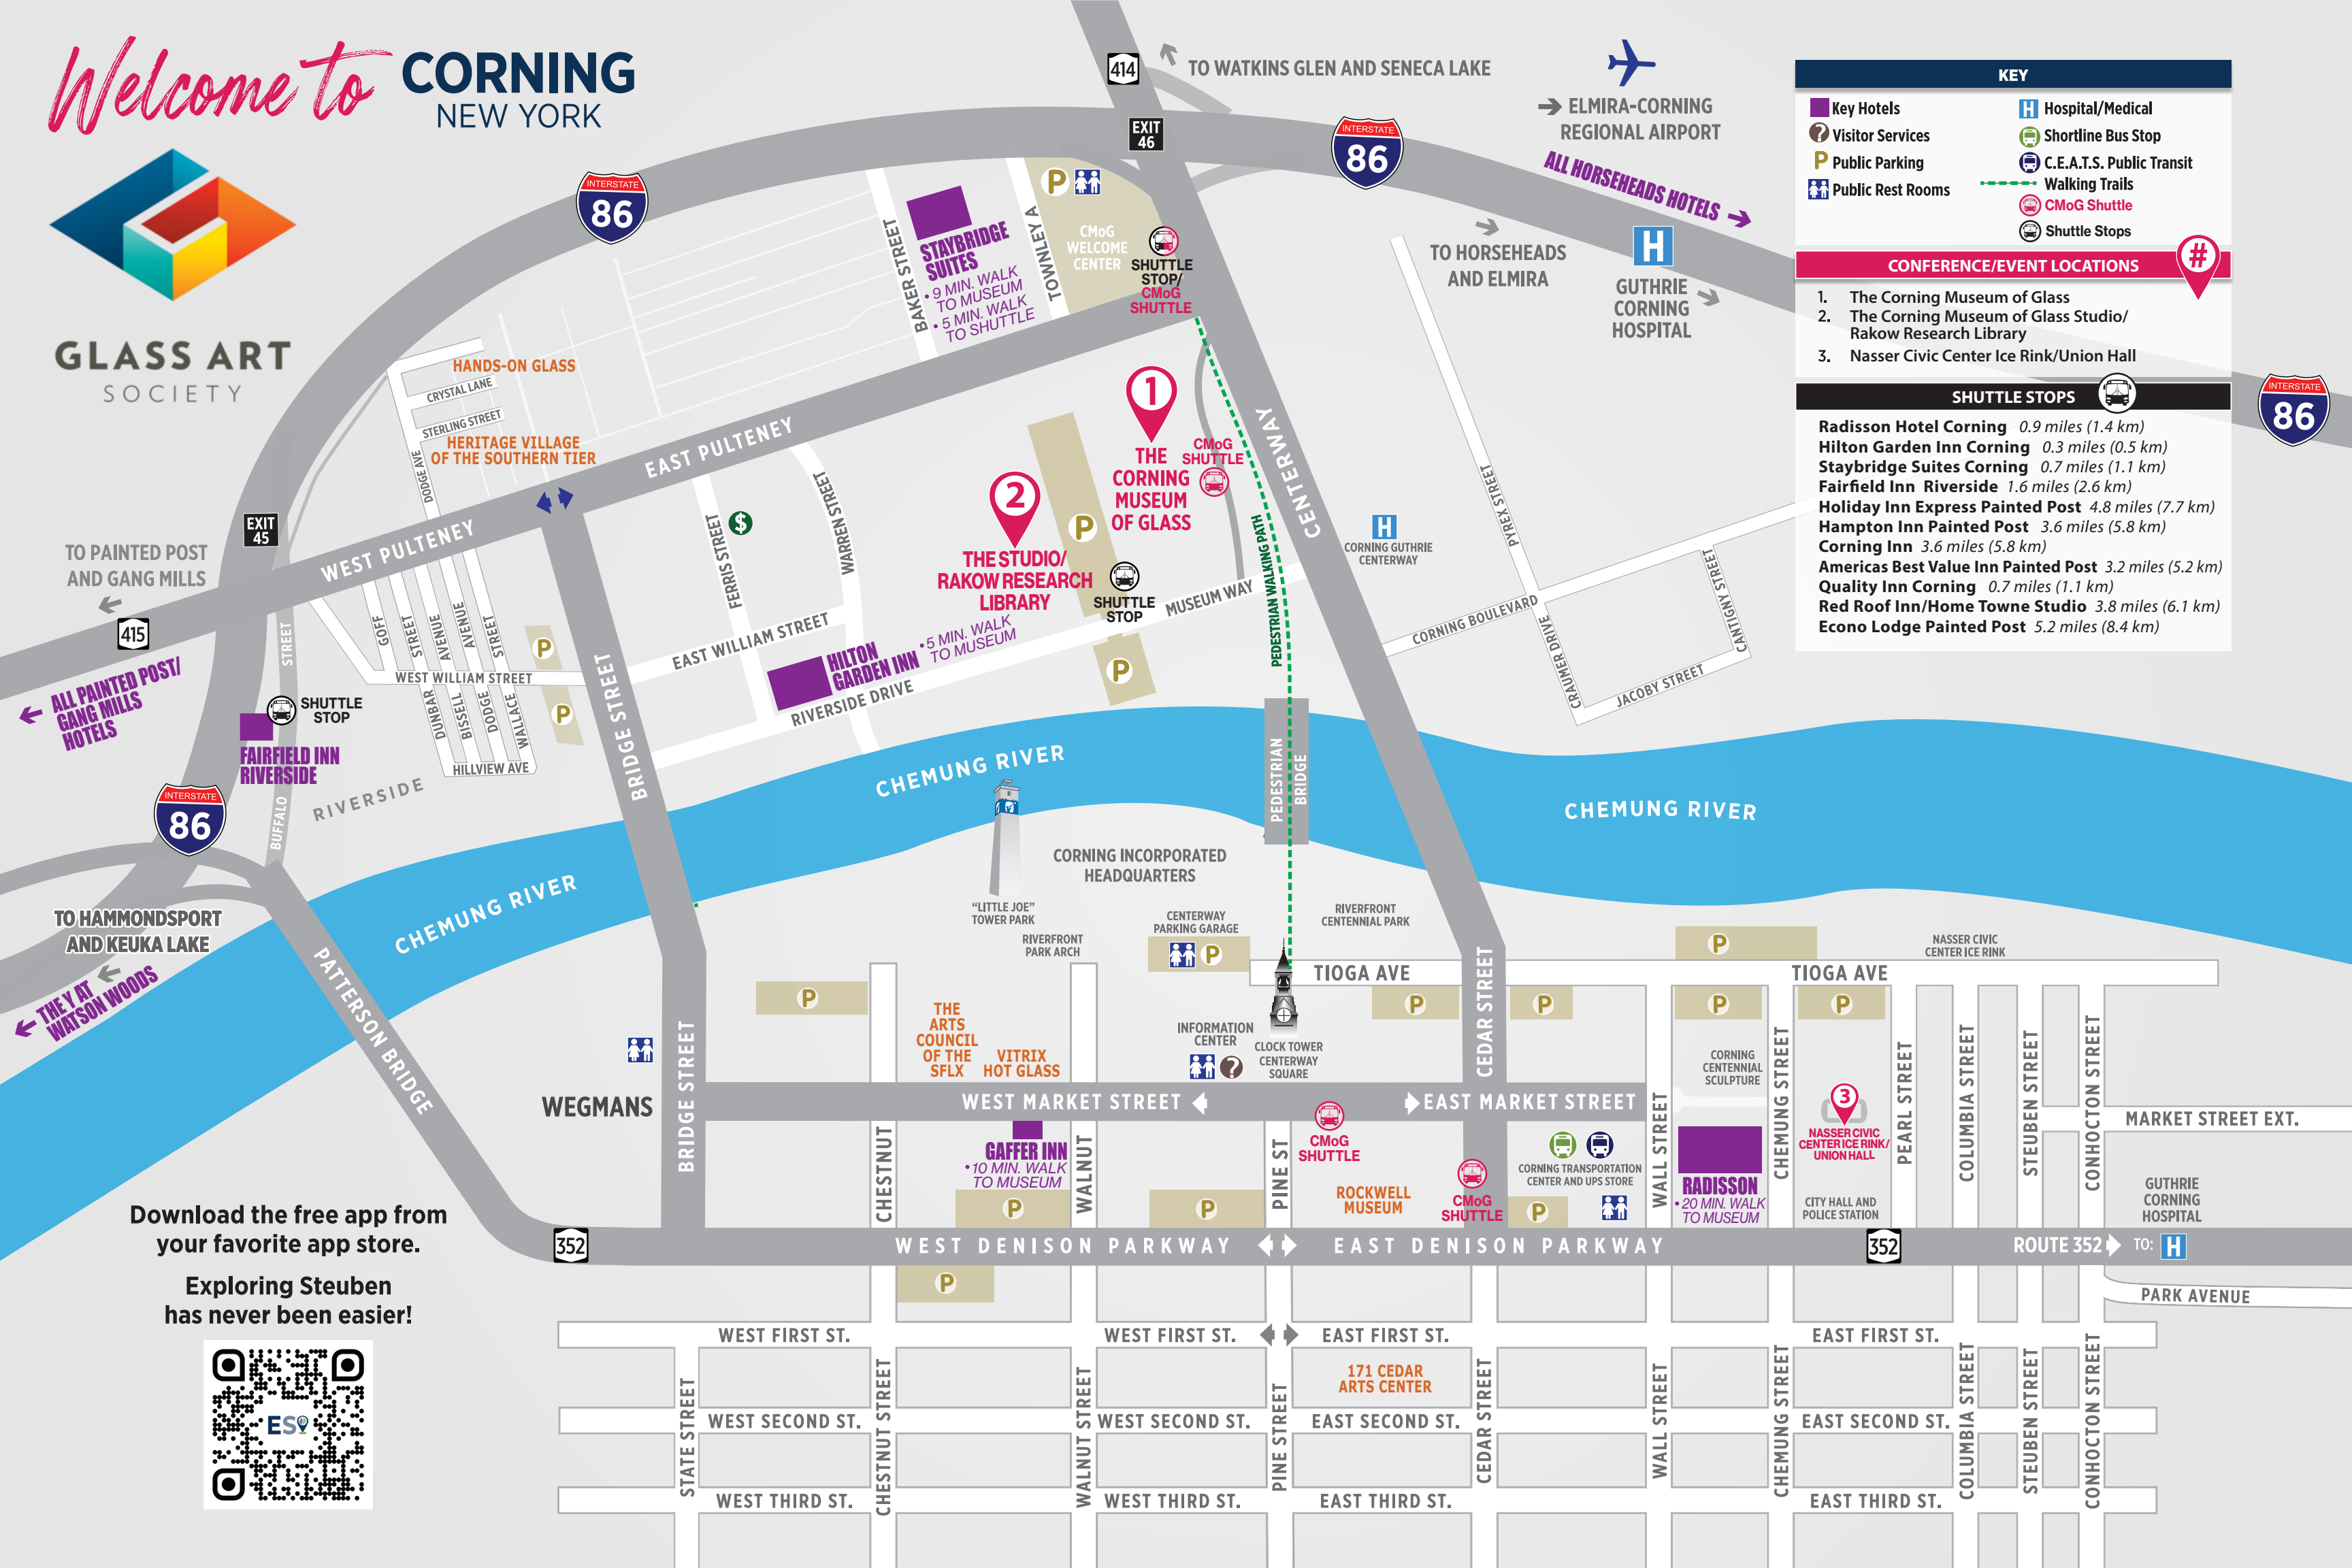

# Welcome to CORNING NEW YORK

GLASS ART SOCIETY

KEY	
Key Hotels	Hospital/Medical
Visitor Services	Shortline Bus Stop
Public Parking	C.E.A.T.S. Public Transit
Public Rest Rooms	Walking Trails
	CMoG Shuttle
	Shuttle Stops

CONFERENCE/EVENT LOCATIONS	
1.	The Corning Museum of Glass
2.	The Corning Museum of Glass Studio/ Rakow Research Library
3.	Nasser Civic Center Ice Rink/Union Hall

SHUTTLE STOPS	
Radisson Hotel Corning	0.9 miles (1.4 km)
Hilton Garden Inn Corning	0.3 miles (0.5 km)
Staybridge Suites Corning	0.7 miles (1.1 km)
Fairfield Inn Riverside	1.6 miles (2.6 km)
Holiday Inn Express Painted Post	4.8 miles (7.7 km)
Hampton Inn Painted Post	3.6 miles (5.8 km)
Corning Inn	3.6 miles (5.8 km)
Americas Best Value Inn Painted Post	3.2 miles (5.2 km)
Quality Inn Corning	0.7 miles (1.1 km)
Red Roof Inn/Home Towne Studio	3.8 miles (6.1 km)
Econo Lodge Painted Post	5.2 miles (8.4 km)

Download the free app from your favorite app store.

Exploring Steuben has never been easier!